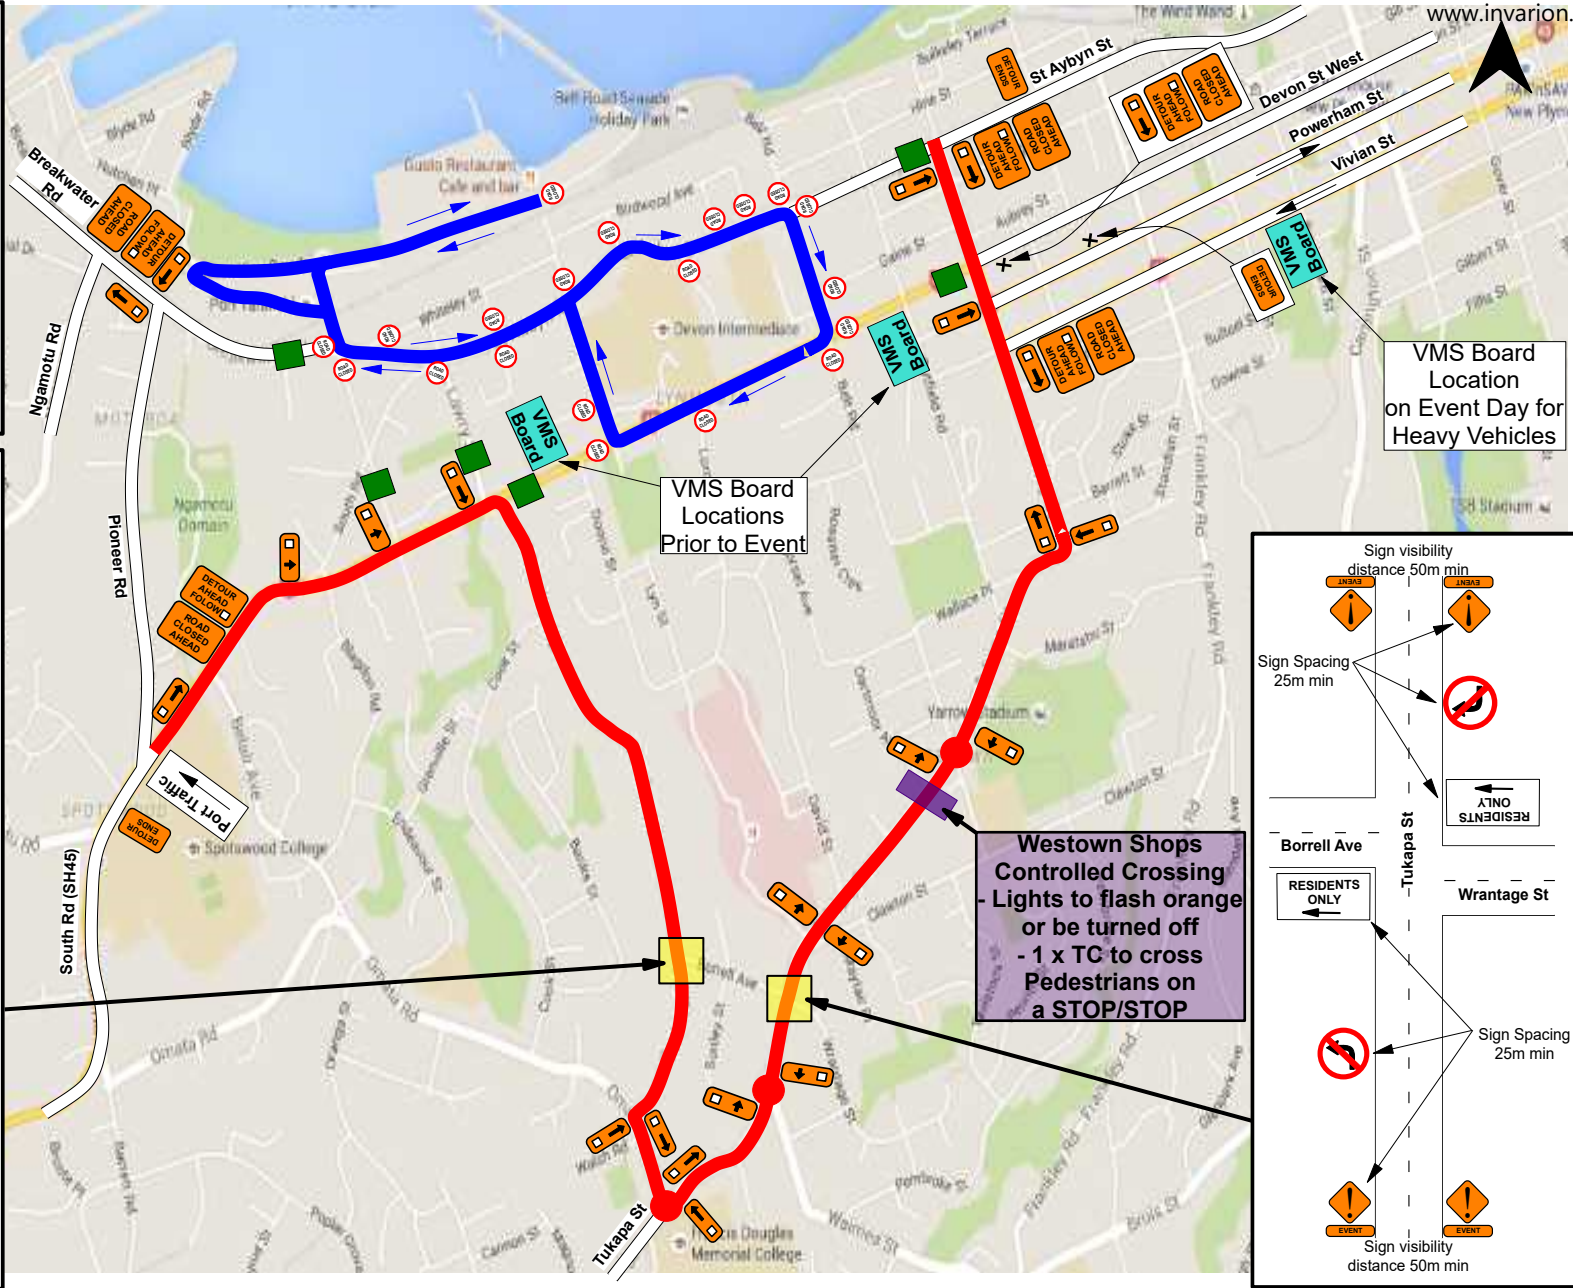

Sign Spacing 25m min unless otherwise noted

Controlled Crossing at Westtown Shops to be turned off or flashing Orange and 1 x TC will cross Pedestrians on a STOP/STOP

Marshals to be at all road closed points to direct traffic

- Residents Only Sign
- Detour Route
- Elite 20km Cycle Course

# ITU New Plymouth Sprint Triathlon World Cup Race

### Road Close and Detour Plan