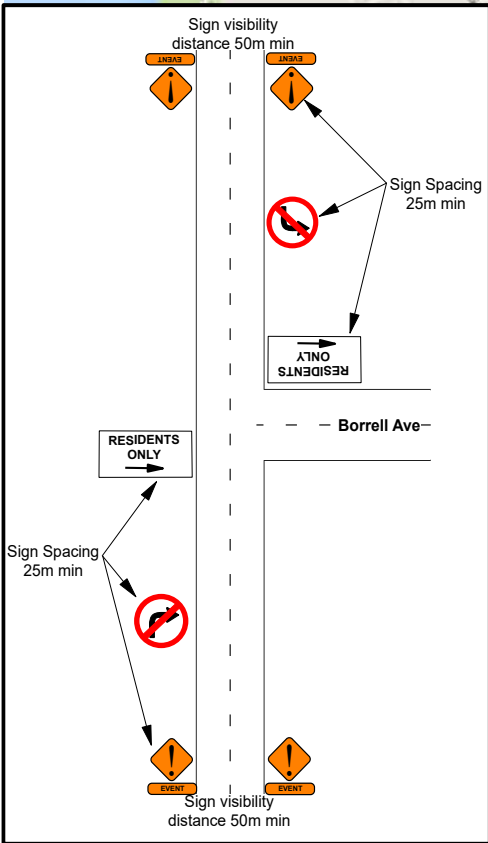

Sign Spacing 25m min unless otherwise noted

Controlled Crossing at Westtown Shops to be turned off or flashing Orange and 1 x TC will cross Pedestrians on a STOP/STOP

Marshals to be at all road closed points to direct traffic

- Residents Only Sign
- Detour Route
- Elite 20km Cycle Course

### Road Close and Detour Plan