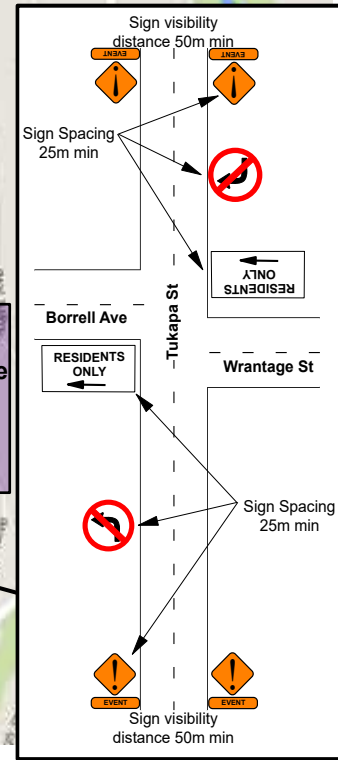

Sign Spacing 25m min unless otherwise noted

Controlled Crossing at Westtown Shops to be turned off or flashing Orange and 1 x TC will cross Pedestrians on a STOP/STOP

Marshals to be at all road closed points to direct traffic

- Residents Only Sign
- Detour Route
- Elite 20km Cycle Course

### Road Close and Detour Plan